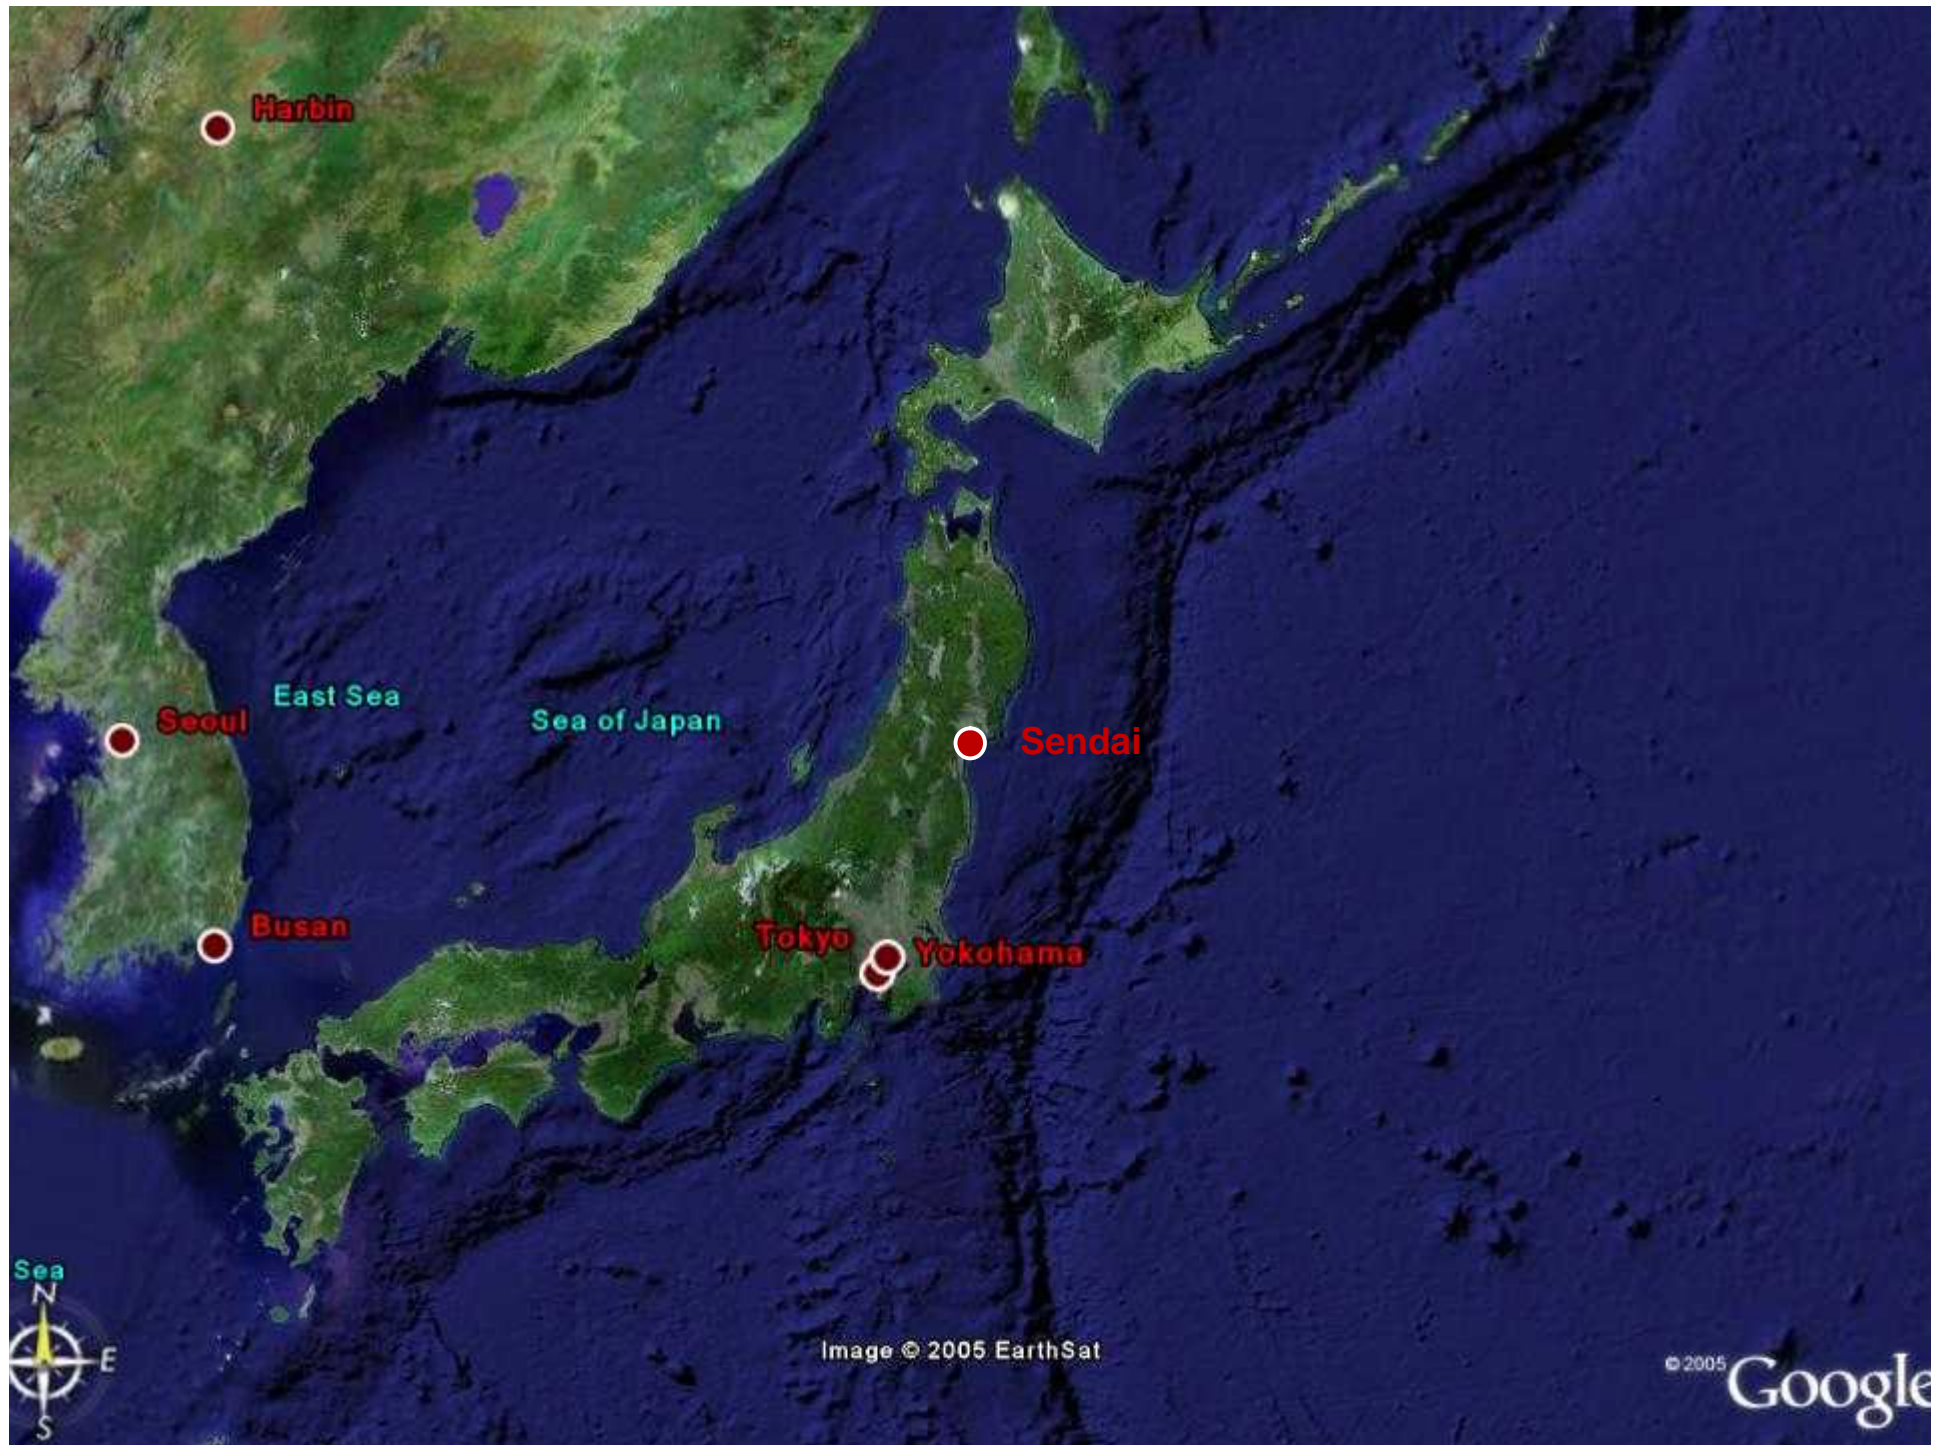

# **UK JSPS Alumni Association**

**Martyn Kingsbury**

~~KRN2301~~

**KIRIN BEER !**

~~N-Cyano-N'-(2-Nitroxyethyl)-3-Pyridinecarboimidamide~~