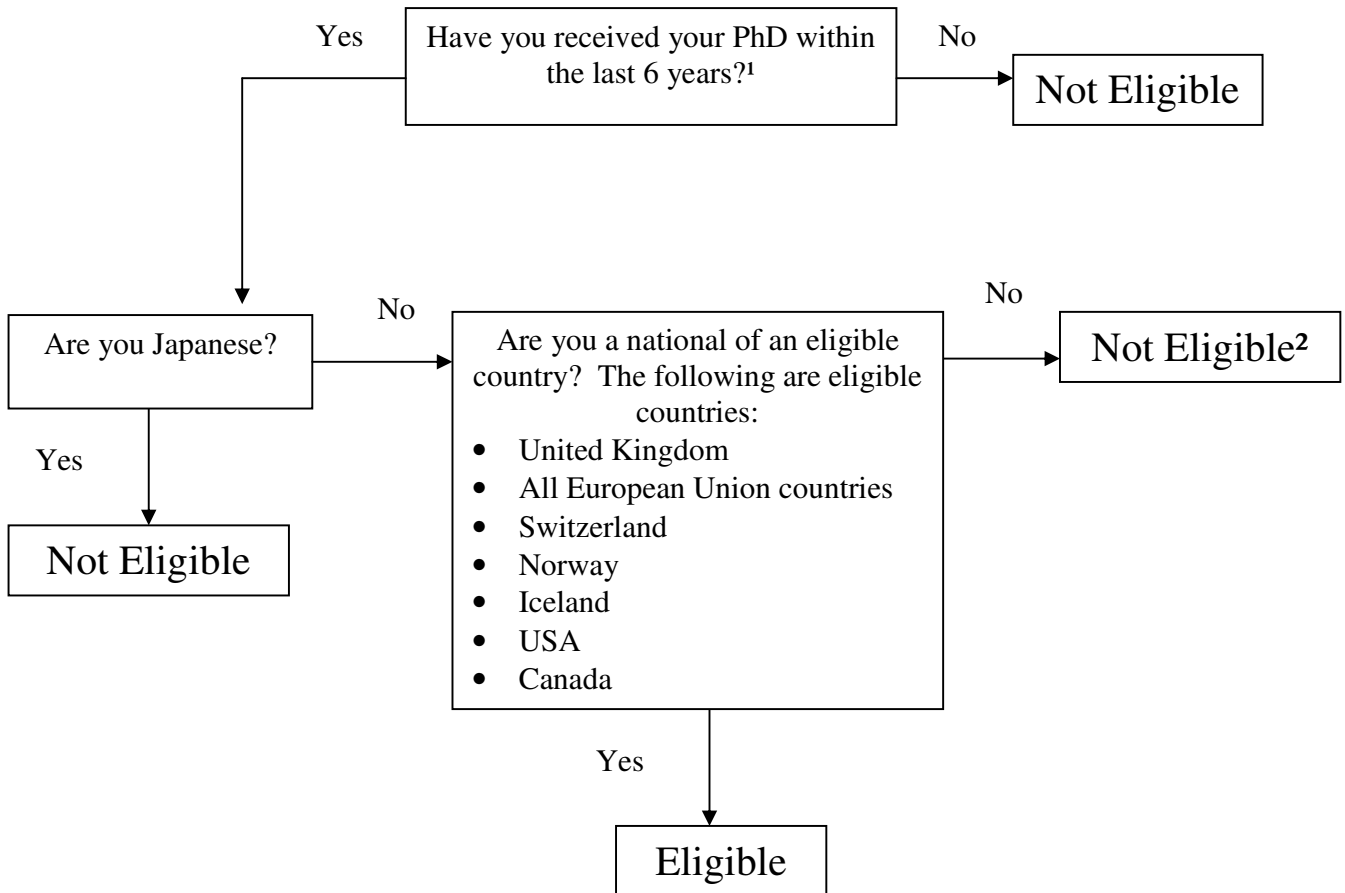

**JSPS SHORT-TERM AWARD
ELIGIBILITY CHECK FLOWCHART
FOR
POST-DOCTORATE APPLICANTS**

¹ Applicants who already hold their PhD must have received it on or after 2nd April 2002

² Applicants who are not eligible to apply through the JSPS London Office for this award may be eligible to apply through a prospective Japanese host researcher to JSPS Headquarters in Tokyo. Please see the following webpage for details:

<http://www.jsps.go.jp/english/e-fellow/postdoctoral.html#short>

N.B. Applicants must be citizens of countries which have full diplomatic relations with Japan.