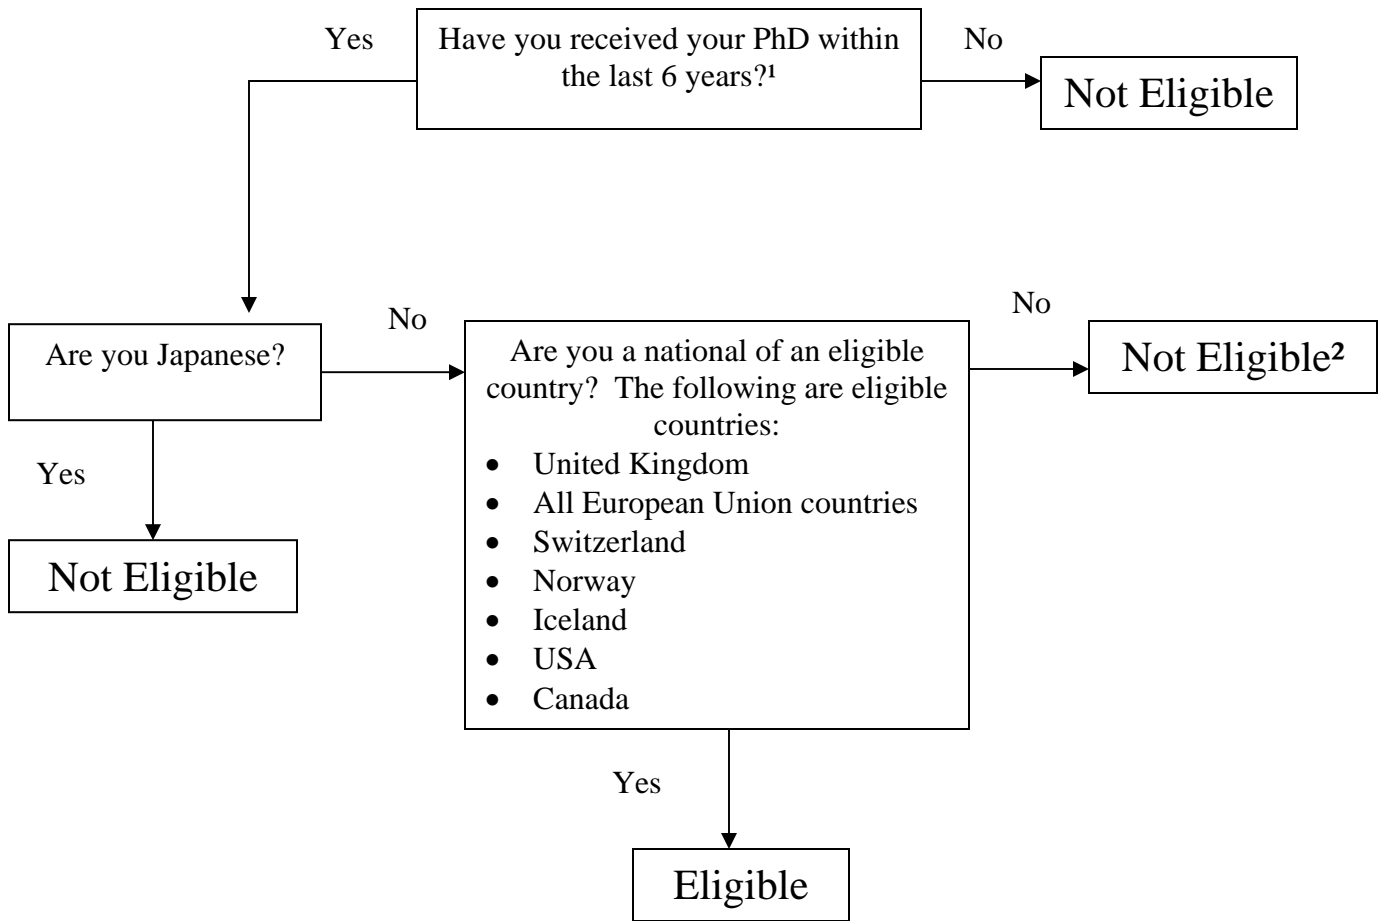

**JSPS SHORT-TERM AWARD
ELIGIBILITY CHECK FLOWCHART
FOR
POST-DOCTORATE APPLICANTS**

¹ Applicants who already hold their PhD must have received it on or after 2nd April 2002

² Applicants who are not eligible to apply through the JSPS London Office for this award may be eligible to apply through a prospective Japanese host researcher to JSPS Headquarters in Tokyo. Please see the following webpage for details:

<http://www.jsps.go.jp/english/e-fellow/postdoctoral.html#short>

N.B. Applicants must be citizens of countries which have full diplomatic relations with Japan.